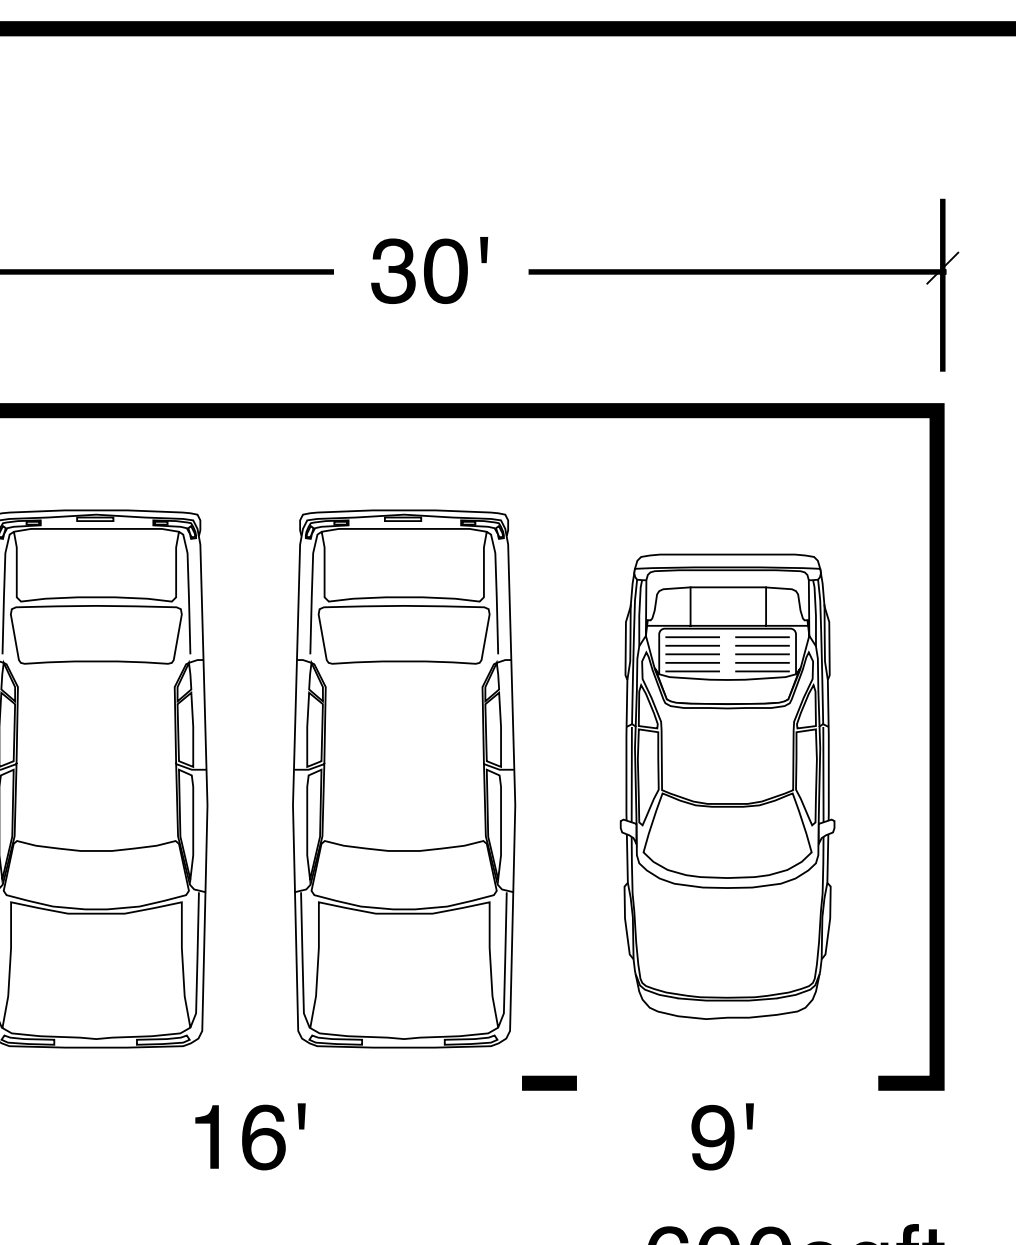

FULL SIZE TRUCKS & VANS MINI VANS & SUV'S FULL & MID SIZE CARS COMPACT & SPORTS CARS BOATS ON TRAILERS

OVERHEAD DOOR CLEARANCES

SINGLE CAR

1-1/2 CAR

1 CAR

2 CAR

3 CAR

Western Construction, Inc. · 4301 Highway 7 · Suite #115 · Minneapolis, MN 55416