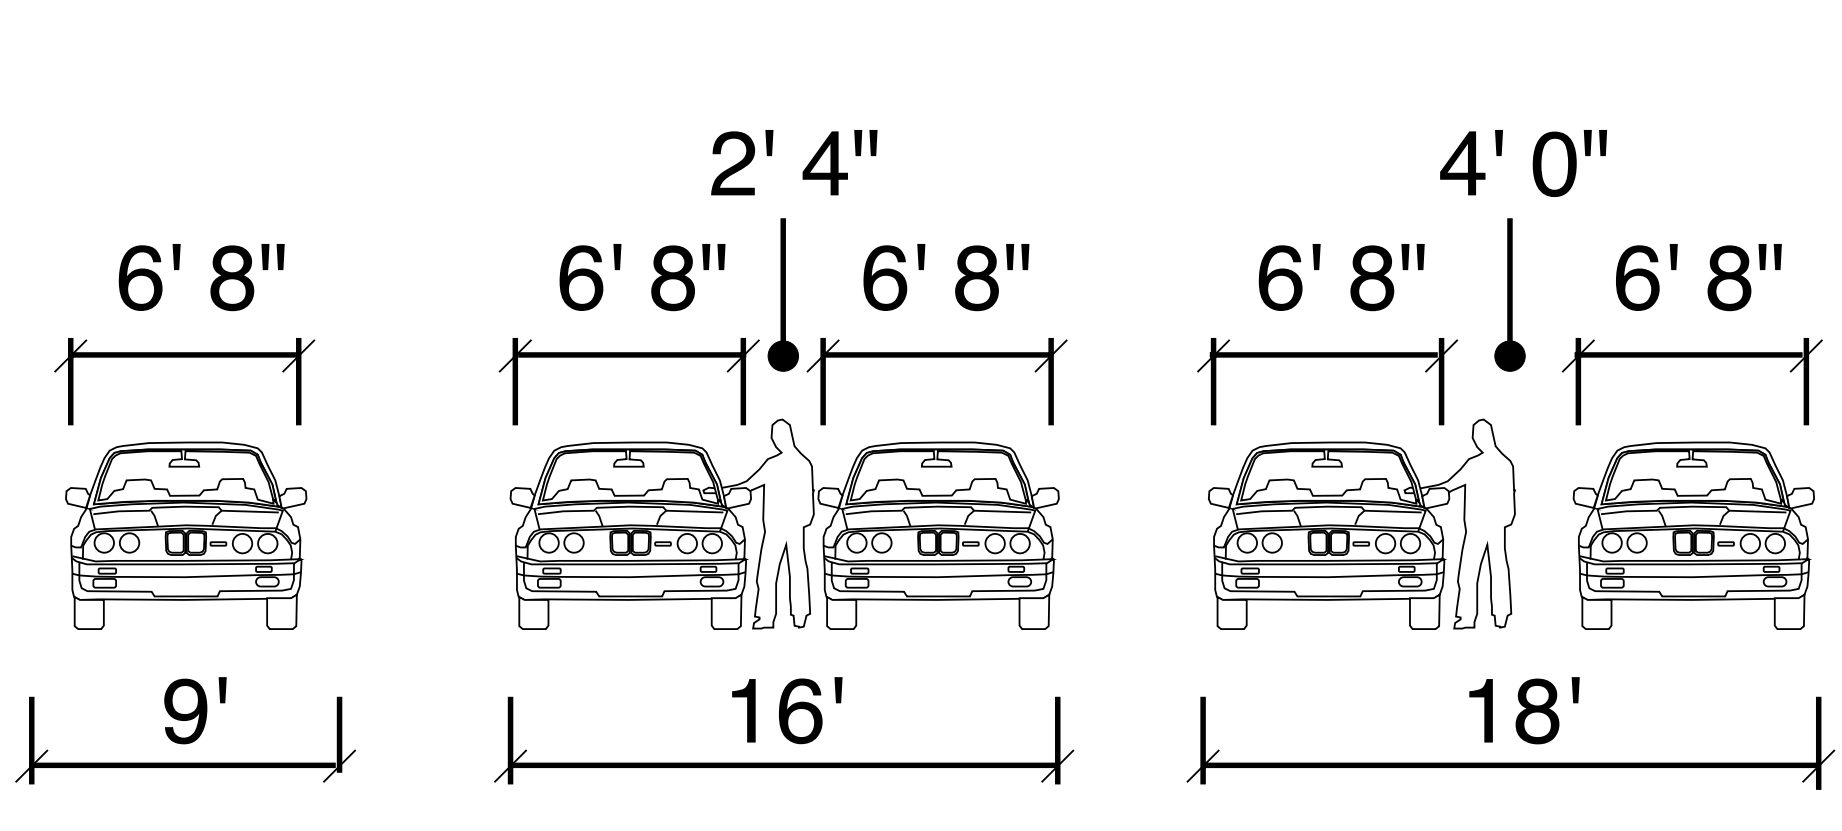

FULL SIZE TRUCKS & VANS MINI VANS & SUV'S FULL & MID SIZE CARS COMPACT & SPORTS CARS BOATS ON TRAILERS

OVERHEAD DOOR CLEARANCES

SINGLE CAR

1-1/2 CAR

1 CAR

2 CAR

3 CAR

Western Construction, Inc. · 4301 Highway 7 · Suite #115 · Minneapolis, MN 55416