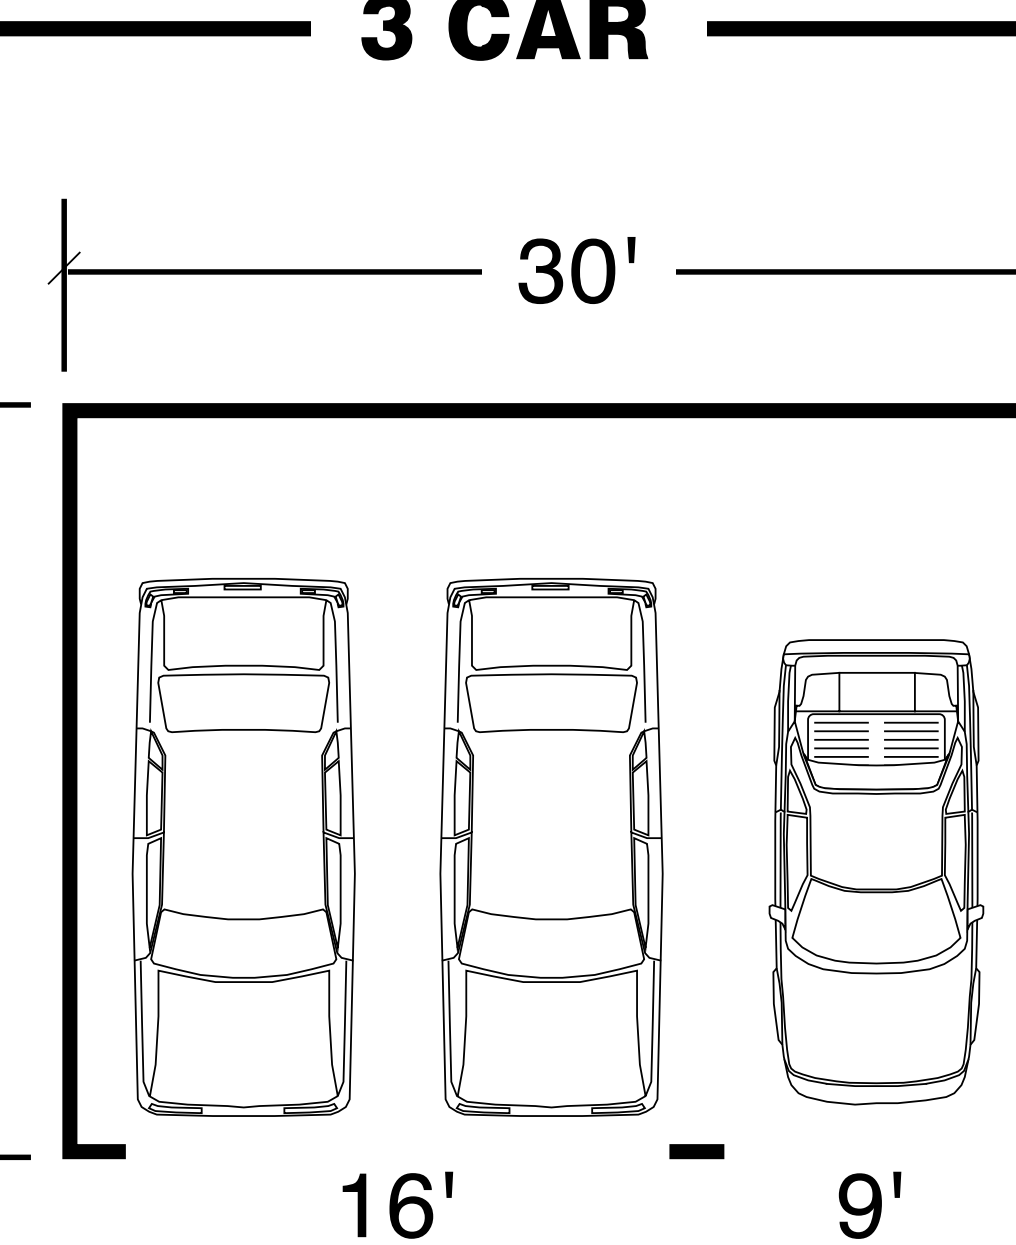

FULL SIZE TRUCKS & VANS MINI VANS & SUV'S FULL & MID SIZE CARS COMPACT & SPORTS CARS BOATS ON TRAILERS

OVERHEAD DOOR CLEARANCES

SINGLE CAR

1-1/2 CAR

1 CAR

2 CAR

3 CAR

Western Construction, Inc. · 4301 Highway 7 · Suite #115 · Minneapolis, MN 55416